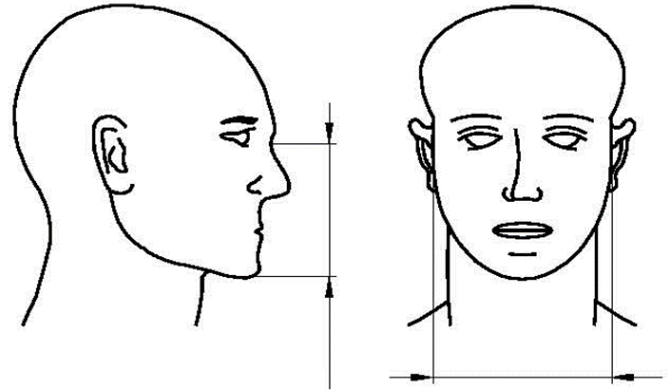

ZENITH1 – Size Selection Guide

The ZENITH1 full face mask is produced in **3rd class** and in **three sizes (L/M/S)** to conform to different facial shapes and thus offers maximum adaptability. This is a guide to select the most likely fitting size.

Face length
(nose-chin)

Face width
(bizygomatic diameter)

Length [mm]	137						
	134	M	M	M	L	L	L
		M	M	M	L	L	L
	123,5	M	M	M	L	L	L
	118	M	M	M	L	L	L
	113,5	S	S	S	L	L	L
		S	S	S	L	L	L
	103,5	S	S	S	L	L	L
		S	S	S	L	L	L
	93,5	S	S	S	L	L	L
	117,5		126,5	130	135,5		145,0
	Width [mm]						

ZENITH1

Length [mm]
Width [mm]

	S	M	L
Length [mm]	118	137	137
Width [mm]	130	130	145